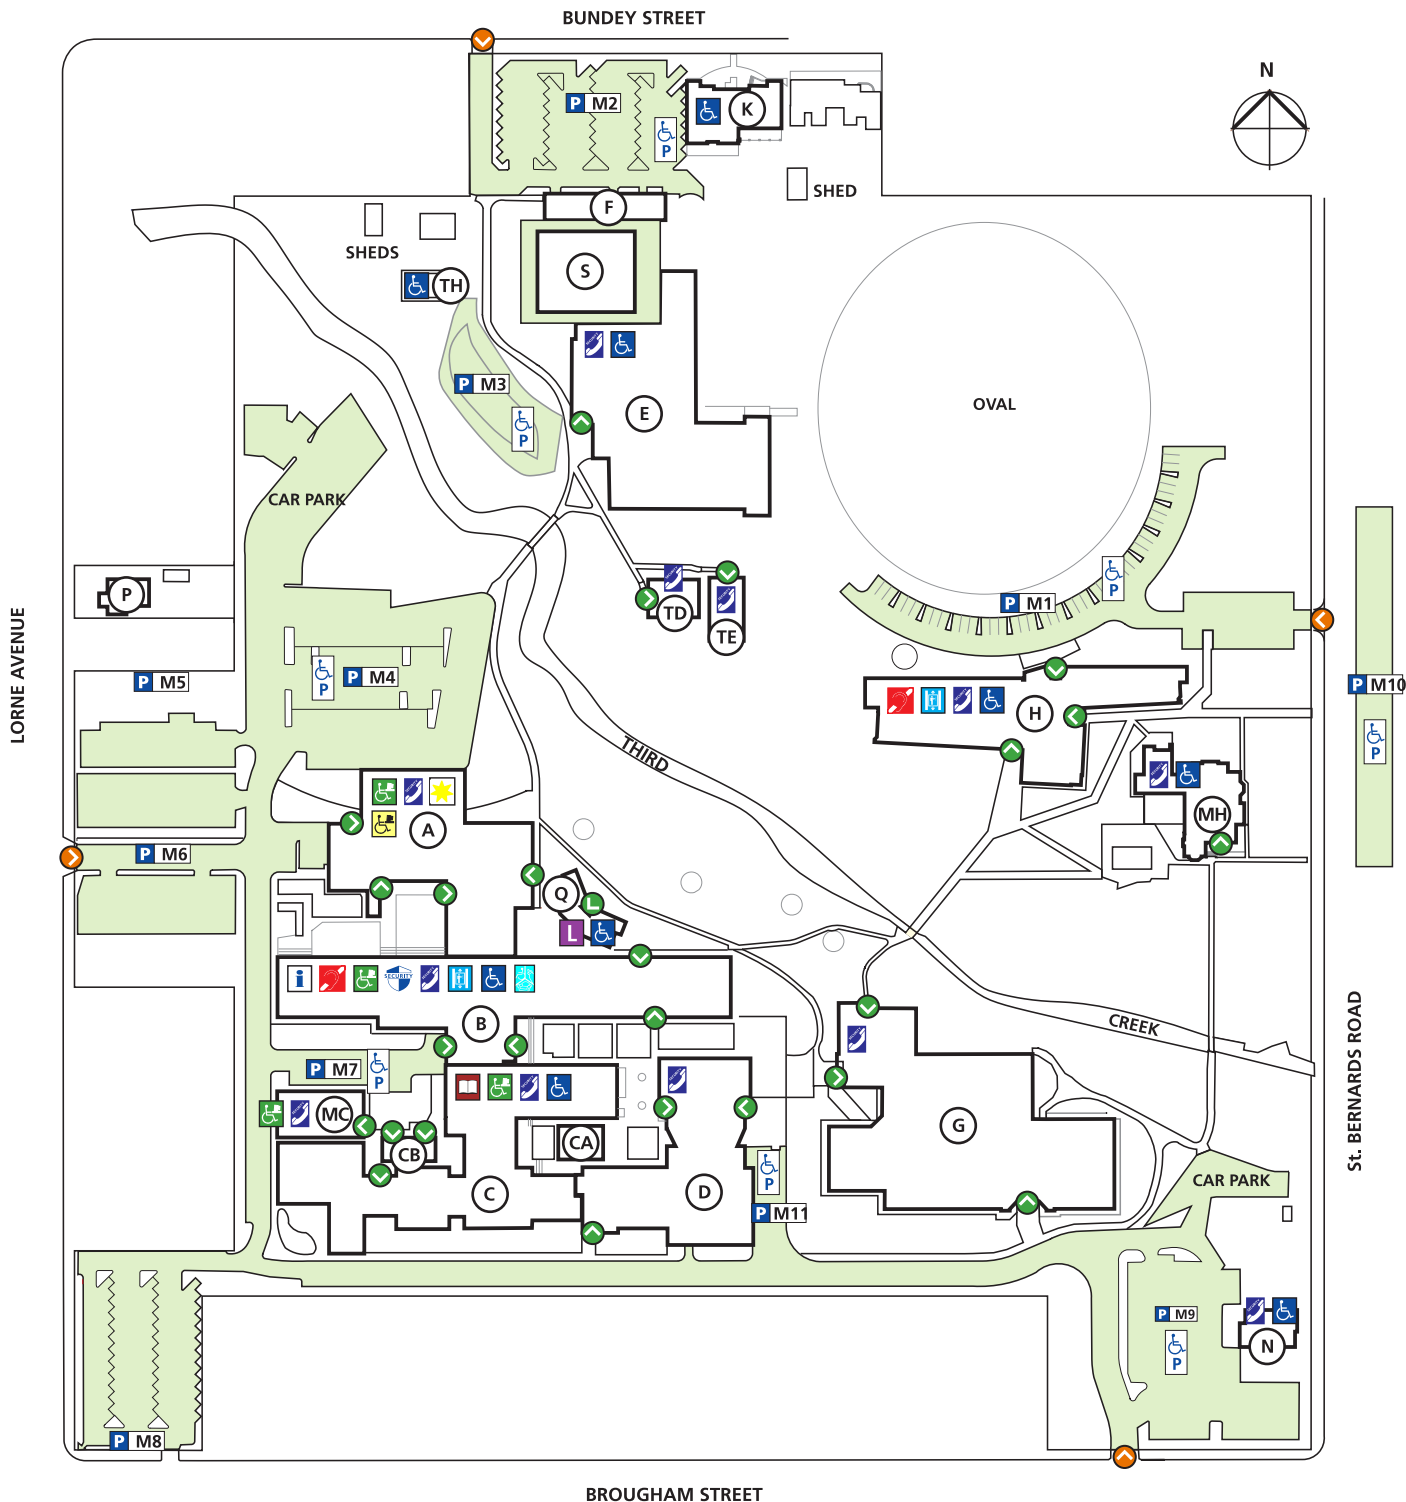

UniSA

Magill campus access map

Building legend

- E Sports Centre
- G de Lissa Building
- H Amy Wheaton Building
- MH Murray House
- P Price House

Access legend

- | | |
|--|---|
|  Access car parks |  Lifts |
|  Adaptive Technology Suite |  Links to other buildings |
|  Campus Central |  Multi Access Suite |
|  Entry & Exit points to campus |  Priority Access Computers |
|  Entry & Exit points to buildings |  Security |
|  Hearing loops - lecture theatres |  Security Call Points |
|  Learning and Teaching Unit |  Toilet facilities |
|  Library |  UniLife |